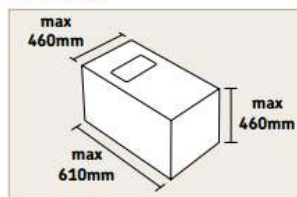

**Letter**  
 Up to 100g.

**Large Letter**  
 Up to 750g.

**Small Parcel**  
 Up to 2kg.

**Medium Parcel**  
 Up to 20kg.

**Important Reasons why others either choose or switch to Mailcoms:**

1. Free Royal Mail Postage Tariff Change Updates.
2. No 'Add On' charges for postage top ups.
3. Free Logo & Return Address Stamp.
4. Free Onsite Installation & Training.
5. 35% off your Postage.
6. Guaranteed Lowest Ink & Labels Cost.
7. Guaranteed 'No Sales Pressure' Promise
8. Guaranteed No Hidden Extras.
9. Cost Reflective Transparent Pricing.
10. **Mailcoms Voted UK's 'Most Loved' Franking Machine Supplier for 3 years running.**