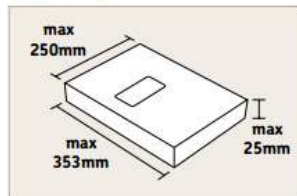

Large Letter
Up to 750g.