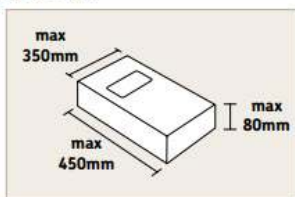

Small Parcel
Up to 2kg.