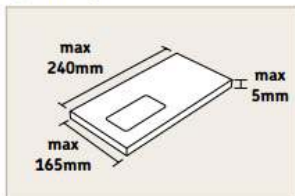

Format	Weight	First Class			Second Class		
		Stamps	Standard Franking	Mailmark Franking	Stamps	Standard Franking	Mailmark Franking
		Price	Price	Price	Price	Price	Price
Letter	0-100g	62p	50p	49p	53p	37p	35p
Large Letter	0-100g	93p	76p	74p	73p	61p	60p
	101-250g	£1.24	£1.06	£1.04	£1.17	87p	85p
	251-500g	£1.65	£1.40	£1.38	£1.48	£1.15	£1.13
	501-750g	£2.38	£1.96	£1.95	£2.01	£1.61	£1.59
Small Parcel	0-1kg	£3.20	£2.90	£2.90	£2.80	£2.50	£2.50
	1-2kg	£5.45	£5.15	£5.15	£3.80	£3.50	£3.50
Medium Parcel	0-1kg	£5.65	£4.80	£4.80	£5.20	£4.40	£4.40
	1-2kg	£8.90	£7.50	£7.50	£8.00	£6.85	£6.85
	2-5kg	£15.85	£15.85	£15.85	£13.75	£13.75	£13.75
	5-10kg	£21.90	£21.90	£21.90	£20.25	£20.25	£20.25
	10-20kg	£33.40	£33.40	£33.40	£28.55	£28.55	£28.55

ALL PRICES ON THIS TABLE ARE EXEMPT FROM VAT

Recorded Signed For fee:
Add £1.10p

Next Day Special Delivery (Franking):
Up to 100g = £6.15 - 100g-500g = £6.75

Franking Machines Now Offer a 35% Saving over using Stamps / SmartStamp.
For More information visit: www.mailcoms.co.uk or call 08450 530930

Letter
Up to 100g.